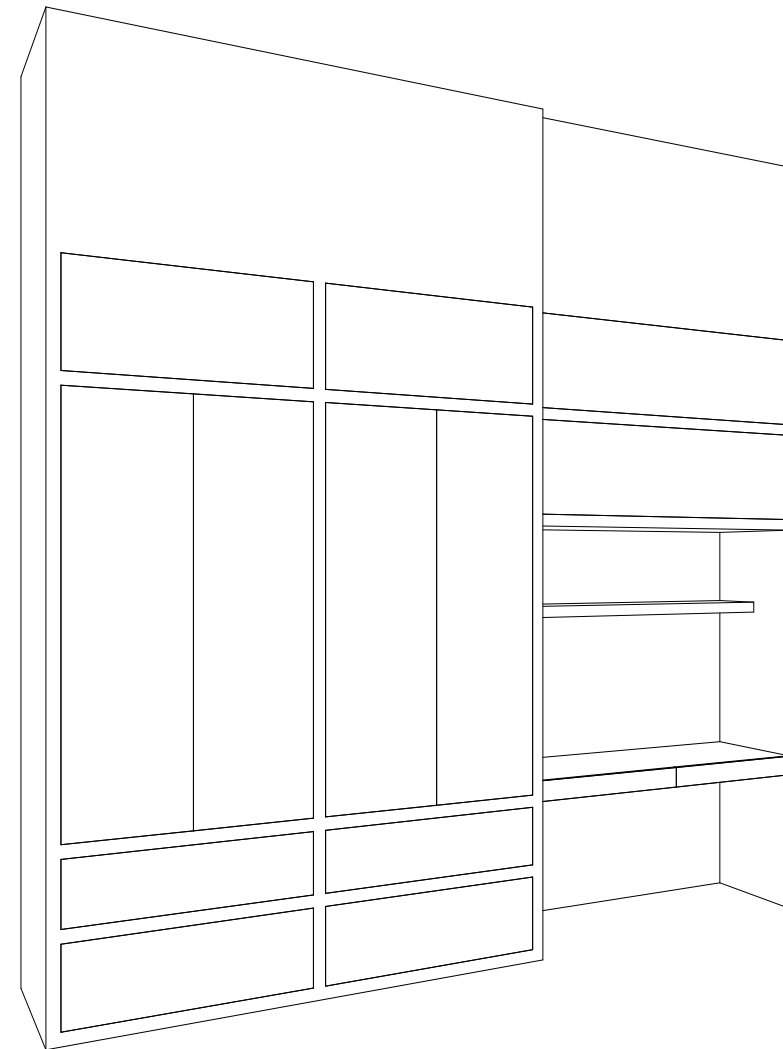

Almo
1650 Silver Hill Dr.

No.	Description	Date
1	Rough Floorplans	04/25/2021

Dimensions		A101
Project number	1005486	
Date	04/19/2021	
Drawn by	DK	
Checked by	HA	
Scale		3/16" = 1'-0"

koos design
INTERIOR DESIGN

Almo
1650 Silver Hill Dr.

No.	Description	Date
1	Rough Floorplans	04/25/2021

Floorplan		
Project number	1005486	A102
Date	04/19/2021	
Drawn by	DK	Scale 3/16" = 1'-0"
Checked by	HA	

5/6/2021 10:55:59 AM

Almo
1650 Silver Hill Dr.

No.	Description	Date
1	Rough Floorplans	04/25/2021

Office Built-Ins	
Project number	1005486
Date	04/19/2021
Drawn by	DK
Checked by	HA
A103	
Scale 3/8" = 1'-0"	

koos design
INTERIOR DESIGN

Almo
1650 Silver Hill Dr.