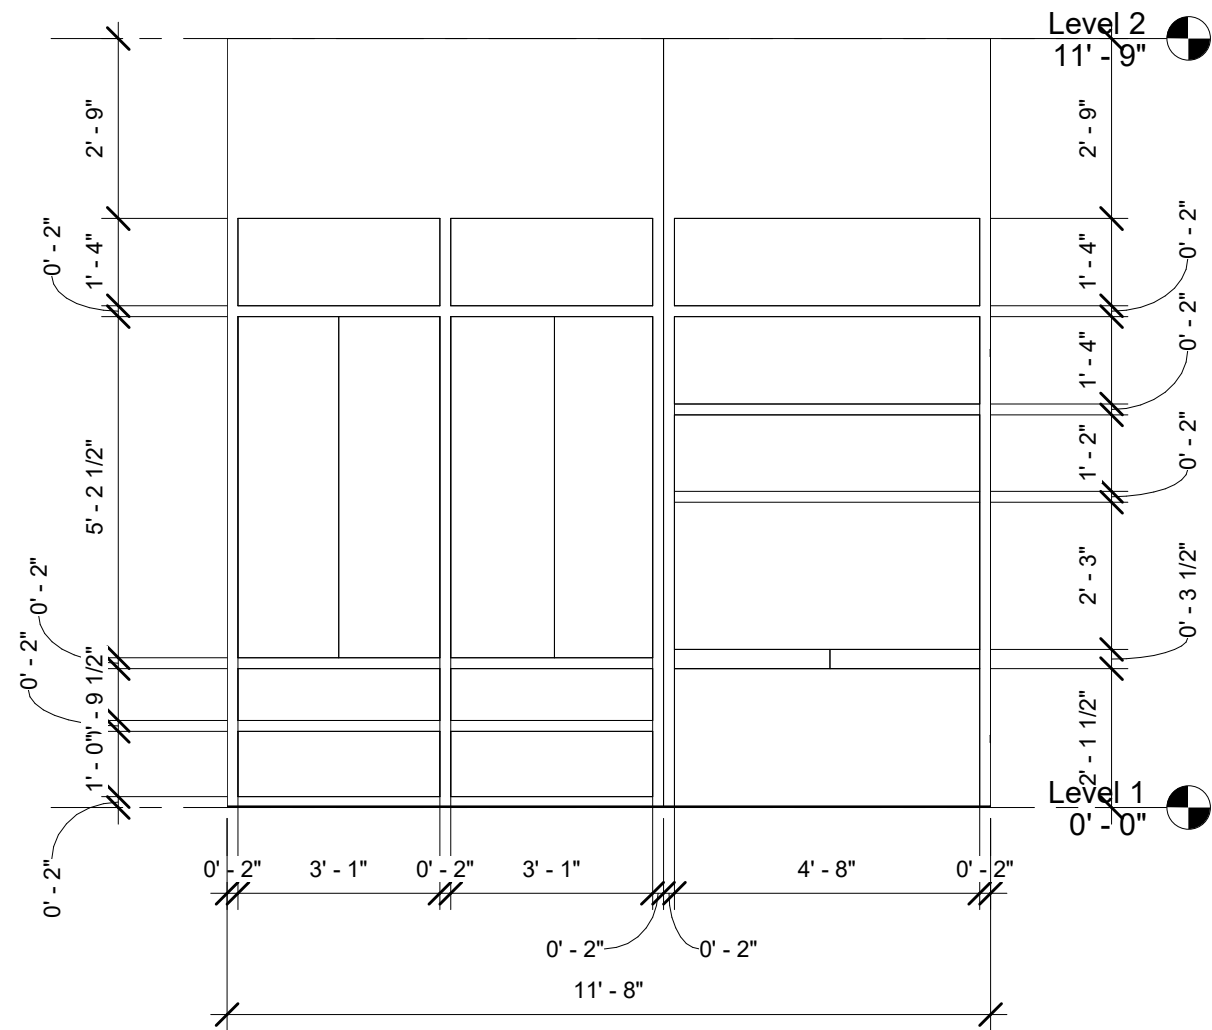

Almo
1650 Silver Hill Dr.

No.	Description	Date
1	Rough Floorplans	04/25/2021

Dimensions		A101
Project number	1005486	
Date	04/19/2021	
Drawn by	DK	
Checked by	HA	
Scale		3/16" = 1'-0"

koos design
INTERIOR DESIGN

Almo
1650 Silver Hill Dr.

No.	Description	Date
1	Rough Floorplans	04/25/2021

Floorplan		
Project number	1005486	A102
Date	04/19/2021	
Drawn by	DK	Scale 3/16" = 1'-0"
Checked by	HA	

5/6/2021 10:55:59 AM

Almo
1650 Silver Hill Dr.

No.	Description	Date
1	Rough Floorplans	04/25/2021

Office Built-Ins	
Project number	1005486
Date	04/19/2021
Drawn by	DK
Checked by	HA
A103	
Scale 3/8" = 1'-0"	

koos design
INTERIOR DESIGN

Almo
1650 Silver Hill Dr.

No.	Description	Date
1	Rough Floorplans	04/25/2021

Office Built-Ins Cont.	
Project number	1005486
Date	04/19/2021
Drawn by	DK
Checked by	HA
A104	
Scale	