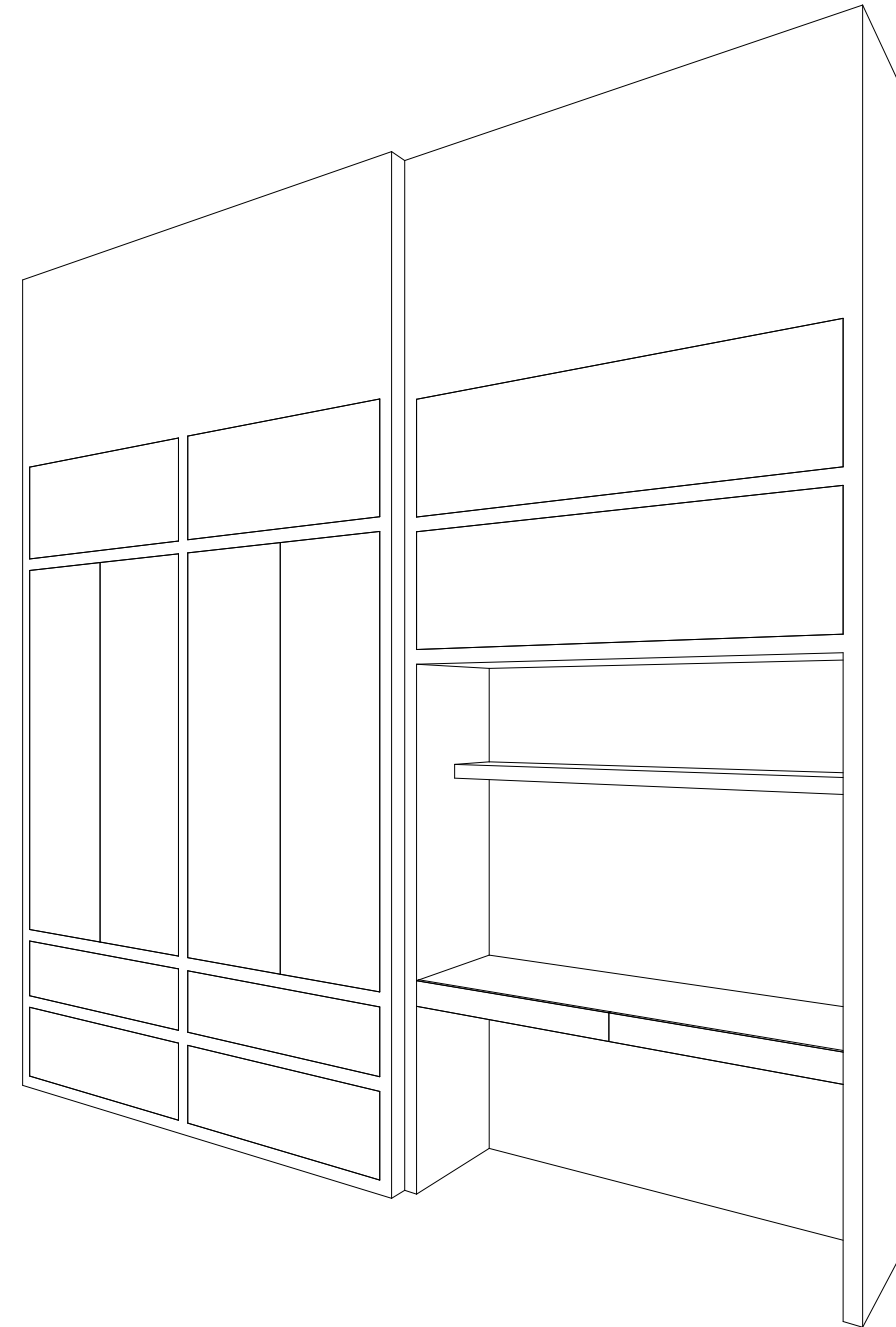

Almo
1650 Silver Hill Dr.

No.	Description	Date
1	Rough Floorplans	04/25/2021

Floorplan		
Project number	1005486	A102
Date	04/19/2021	
Drawn by	DK	Scale 3/16" = 1'-0"
Checked by	HA	

5/6/2021 10:55:59 AM

Almo
1650 Silver Hill Dr.

No.	Description	Date
1	Rough Floorplans	04/25/2021

Office Built-Ins	
Project number	1005486
Date	04/19/2021
Drawn by	DK
Checked by	HA
A103	
Scale 3/8" = 1'-0"	

koos design
INTERIOR DESIGN

Almo
1650 Silver Hill Dr.