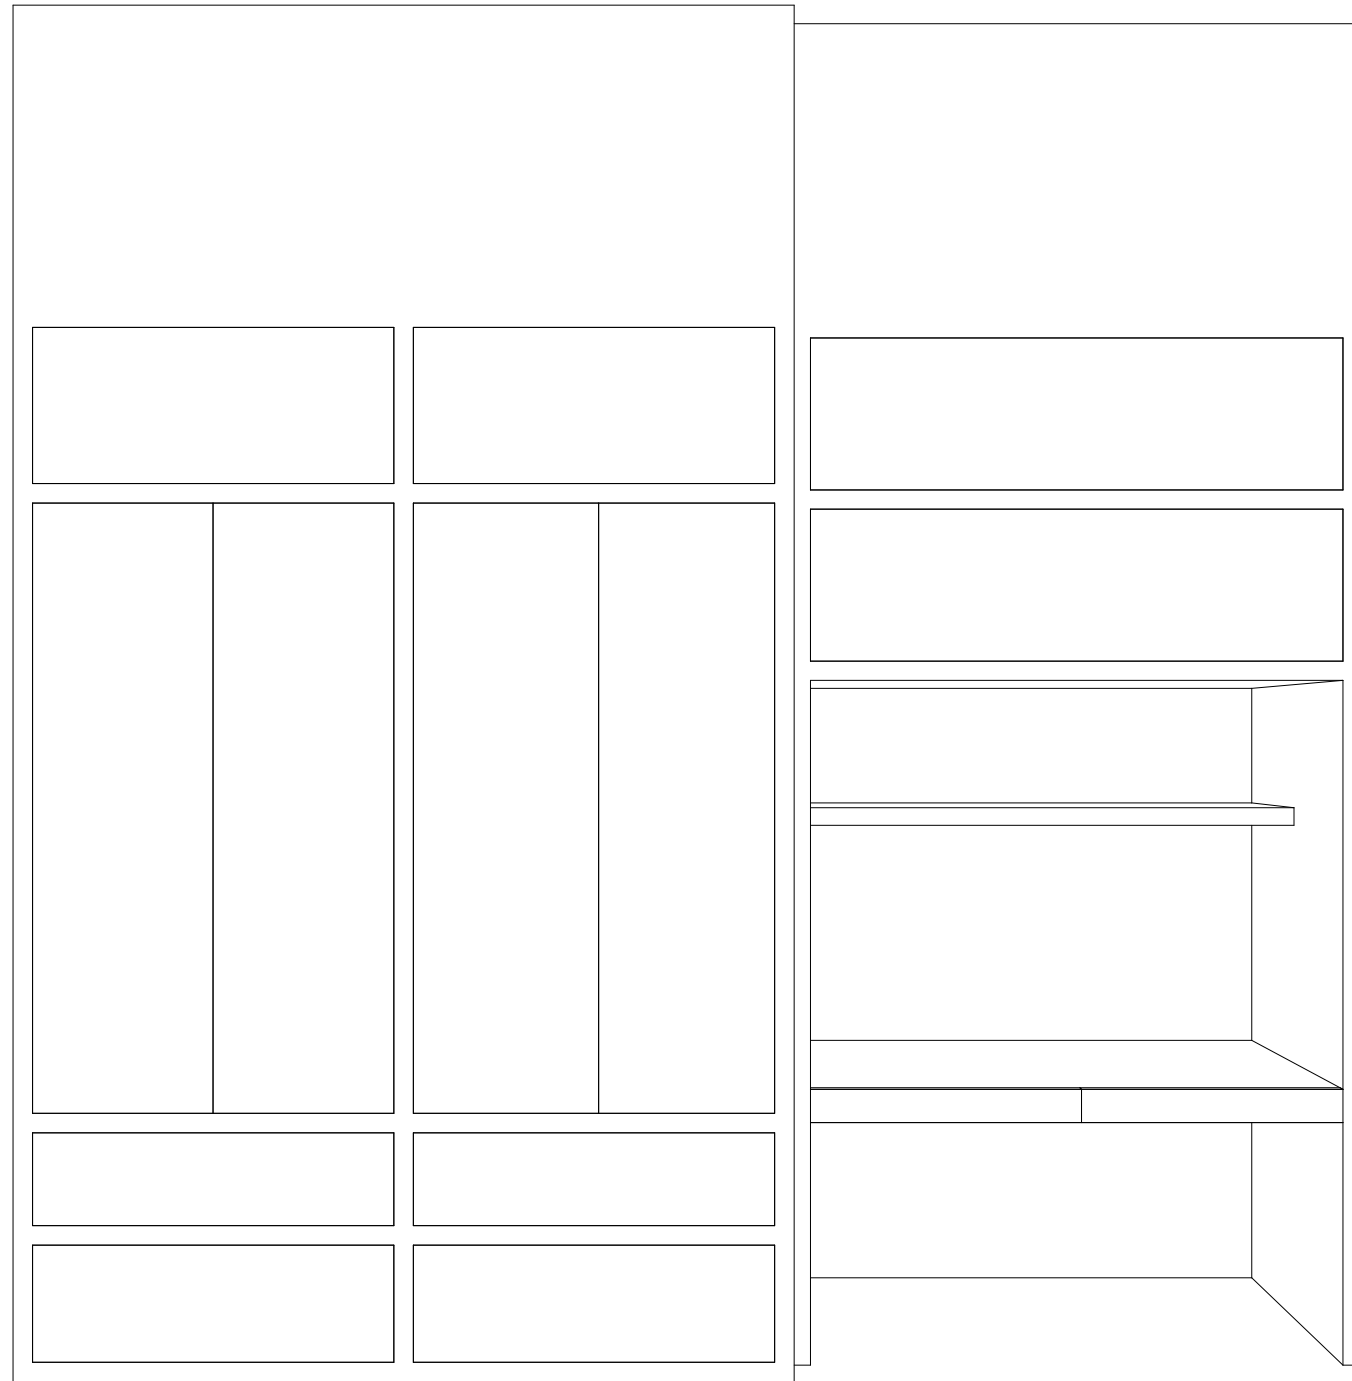

Almo
1650 Silver Hill Dr.

No.	Description	Date
1	Rough Floorplans	04/25/2021

Dimensions		A101
Project number	1005486	
Date	04/19/2021	
Drawn by	DK	
Checked by	HA	
Scale		3/16" = 1'-0"

koos design
INTERIOR DESIGN

Almo
1650 Silver Hill Dr.

No.	Description	Date
1	Rough Floorplans	04/25/2021

Floorplan		
Project number	1005486	A102
Date	04/19/2021	
Drawn by	DK	Scale 3/16" = 1'-0"
Checked by	HA	

5/6/2021 10:55:59 AM

Almo
1650 Silver Hill Dr.

No.	Description	Date
1	Rough Floorplans	04/25/2021

Office Built-Ins	
Project number	1005486
Date	04/19/2021
Drawn by	DK
Checked by	HA
A103	
Scale 3/8" = 1'-0"	

koos design
INTERIOR DESIGN

Almo
1650 Silver Hill Dr.

No.	Description	Date
1	Rough Floorplans	04/25/2021

Office Built-Ins Cont.	
Project number	1005486
Date	04/19/2021
Drawn by	DK
Checked by	HA
A104	
Scale	