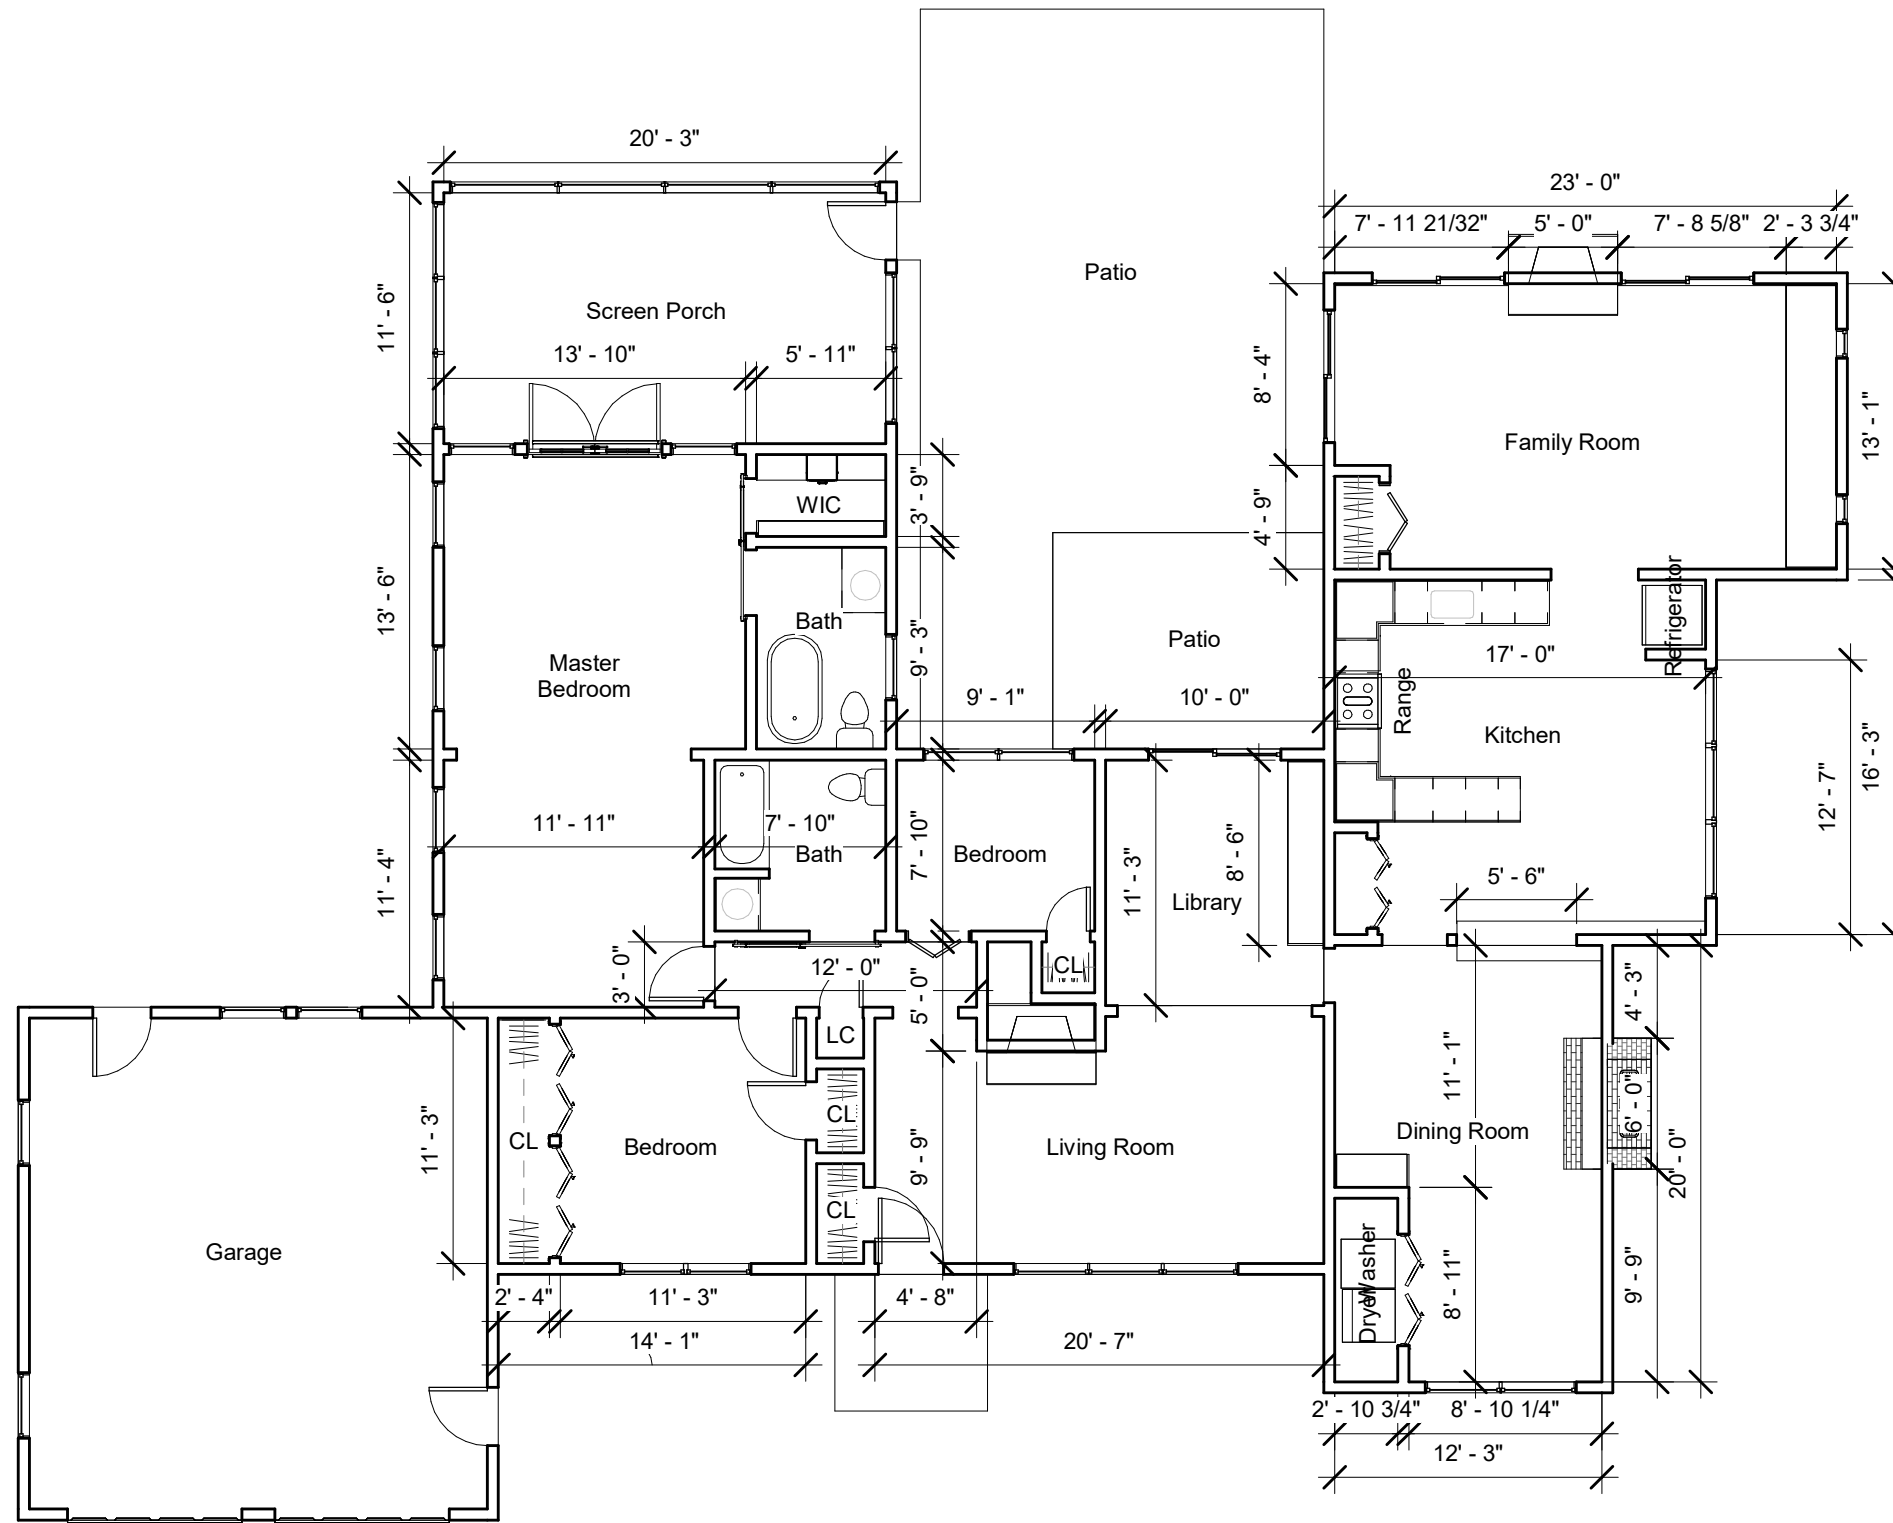

Cole Project

6419 Fairland St
Alexandria, VA Fairfax 22312

2240 sq ft
3 bed/2 full bath

koos design
INTERIOR DESIGN

COLE
6419 Fairland St
Alexandria, VA Fairfax

No.	Description	Date
1	Rough Plans - Original Layout	05/04/2021

Cole Project		
Project number	100545	100
Date	5/4/2121	
Drawn by	DK	Scale
Checked by	LC	

① Level 1
1/8" = 1'-0"

COLE
6419 Fairland St
Alexandria, VA Fairfax

No.	Description	Date
1	Rough Plans - Original Layout	05/04/2021

Dimensions	
Project number	100545
Date	5/4/2121
Drawn by	DK
Checked by	LC
A101	
Scale 1/8" = 1'-0"	