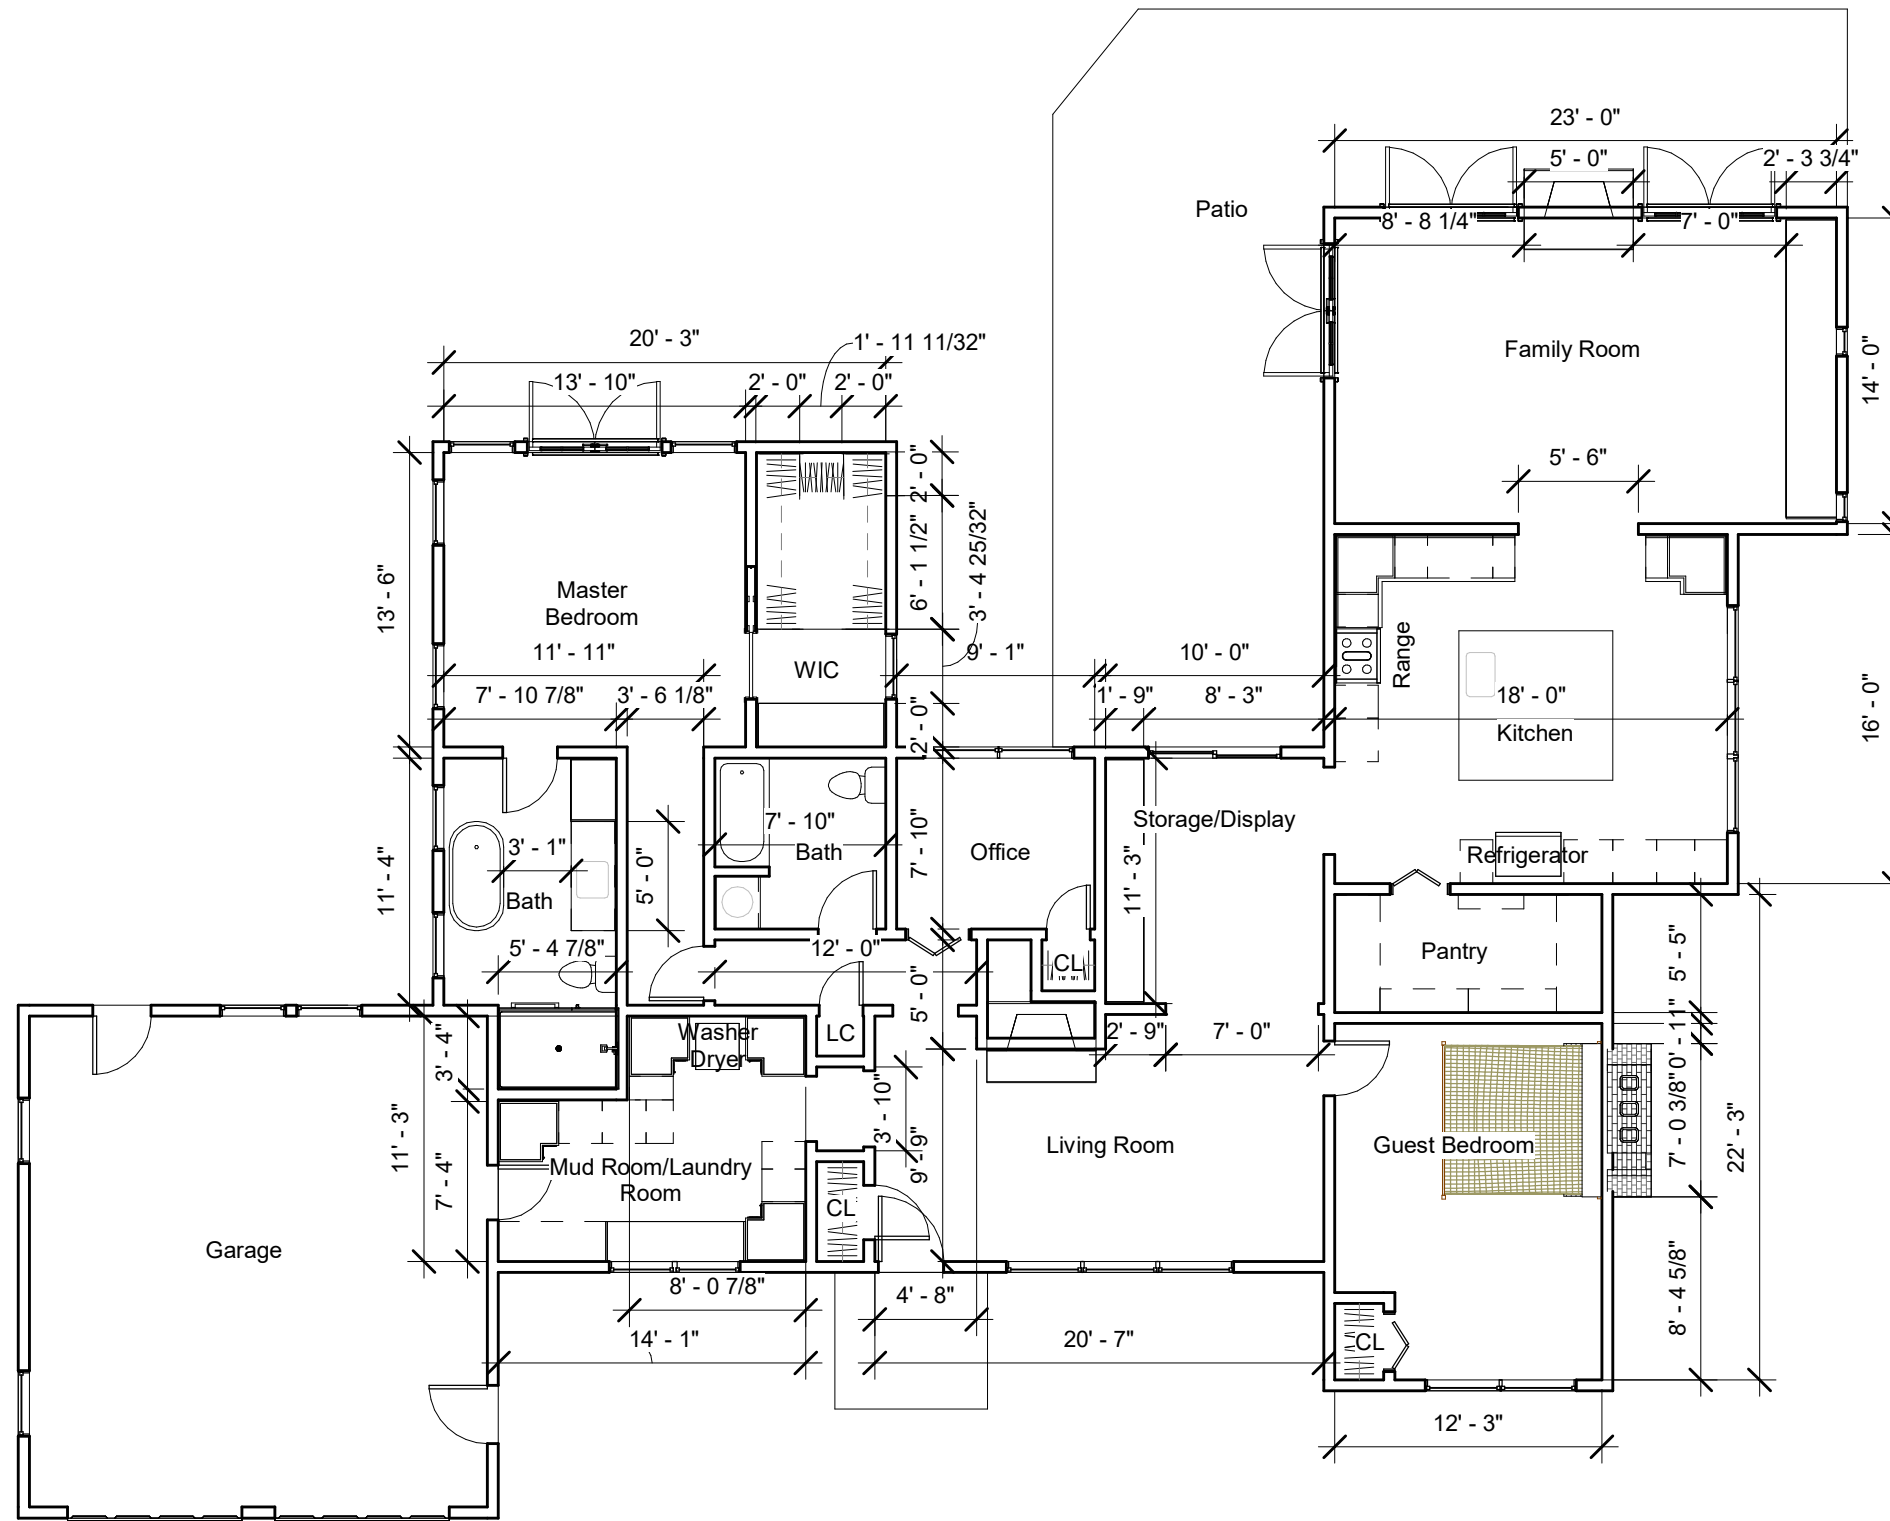

# Cole Project

6419 Fairland St  
Alexandria, VA Fairfax 22312

2240 sq ft  
3 bed/2 full bath

*koos design*  
INTERIOR DESIGN

**COLE**  
6419 Fairland St  
Alexandria, VA Fairfax

No.	Description	Date
1	Rough Plans - Original Layout	05/04/2021
2	Floorplan Layout Options	05/21/2021
3	Floorplan Layout Revised	05/29/2021

Cole Project - Layout Option		
Project number	100545	100
Date	5/4/2121	
Drawn by	DK	Scale
Checked by	LC	

① Level 1  
1/8" = 1'-0"

**COLE**  
6419 Fairland St  
Alexandria, VA Fairfax

No.	Description	Date
1	Rough Plans - Original Layout	05/04/2021
2	Floorplan Layout Options	05/21/2021
3	Floorplan Layout Revised	05/29/2021

Dimensions - Layout Option	
Project number	100545
Date	5/4/2121
Drawn by	DK
Checked by	LC
<b>A101</b>	
Scale 1/8" = 1'-0"	

1 Floorplan  
1/8" = 1'-0"

**COLE**  
6419 Fairland St  
Alexandria, VA Fairfax

No.	Description	Date
1	Rough Plans - Original Layout	05/04/2021
2	Floorplan Layout Options	05/21/2021
3	Floorplan Layout Revised	05/29/2021

**Layout Option**

Project number	100545	<b>A102</b>
Date	5/4/2121	
Drawn by	DK	Scale 1/8" = 1'-0"
Checked by	LC	