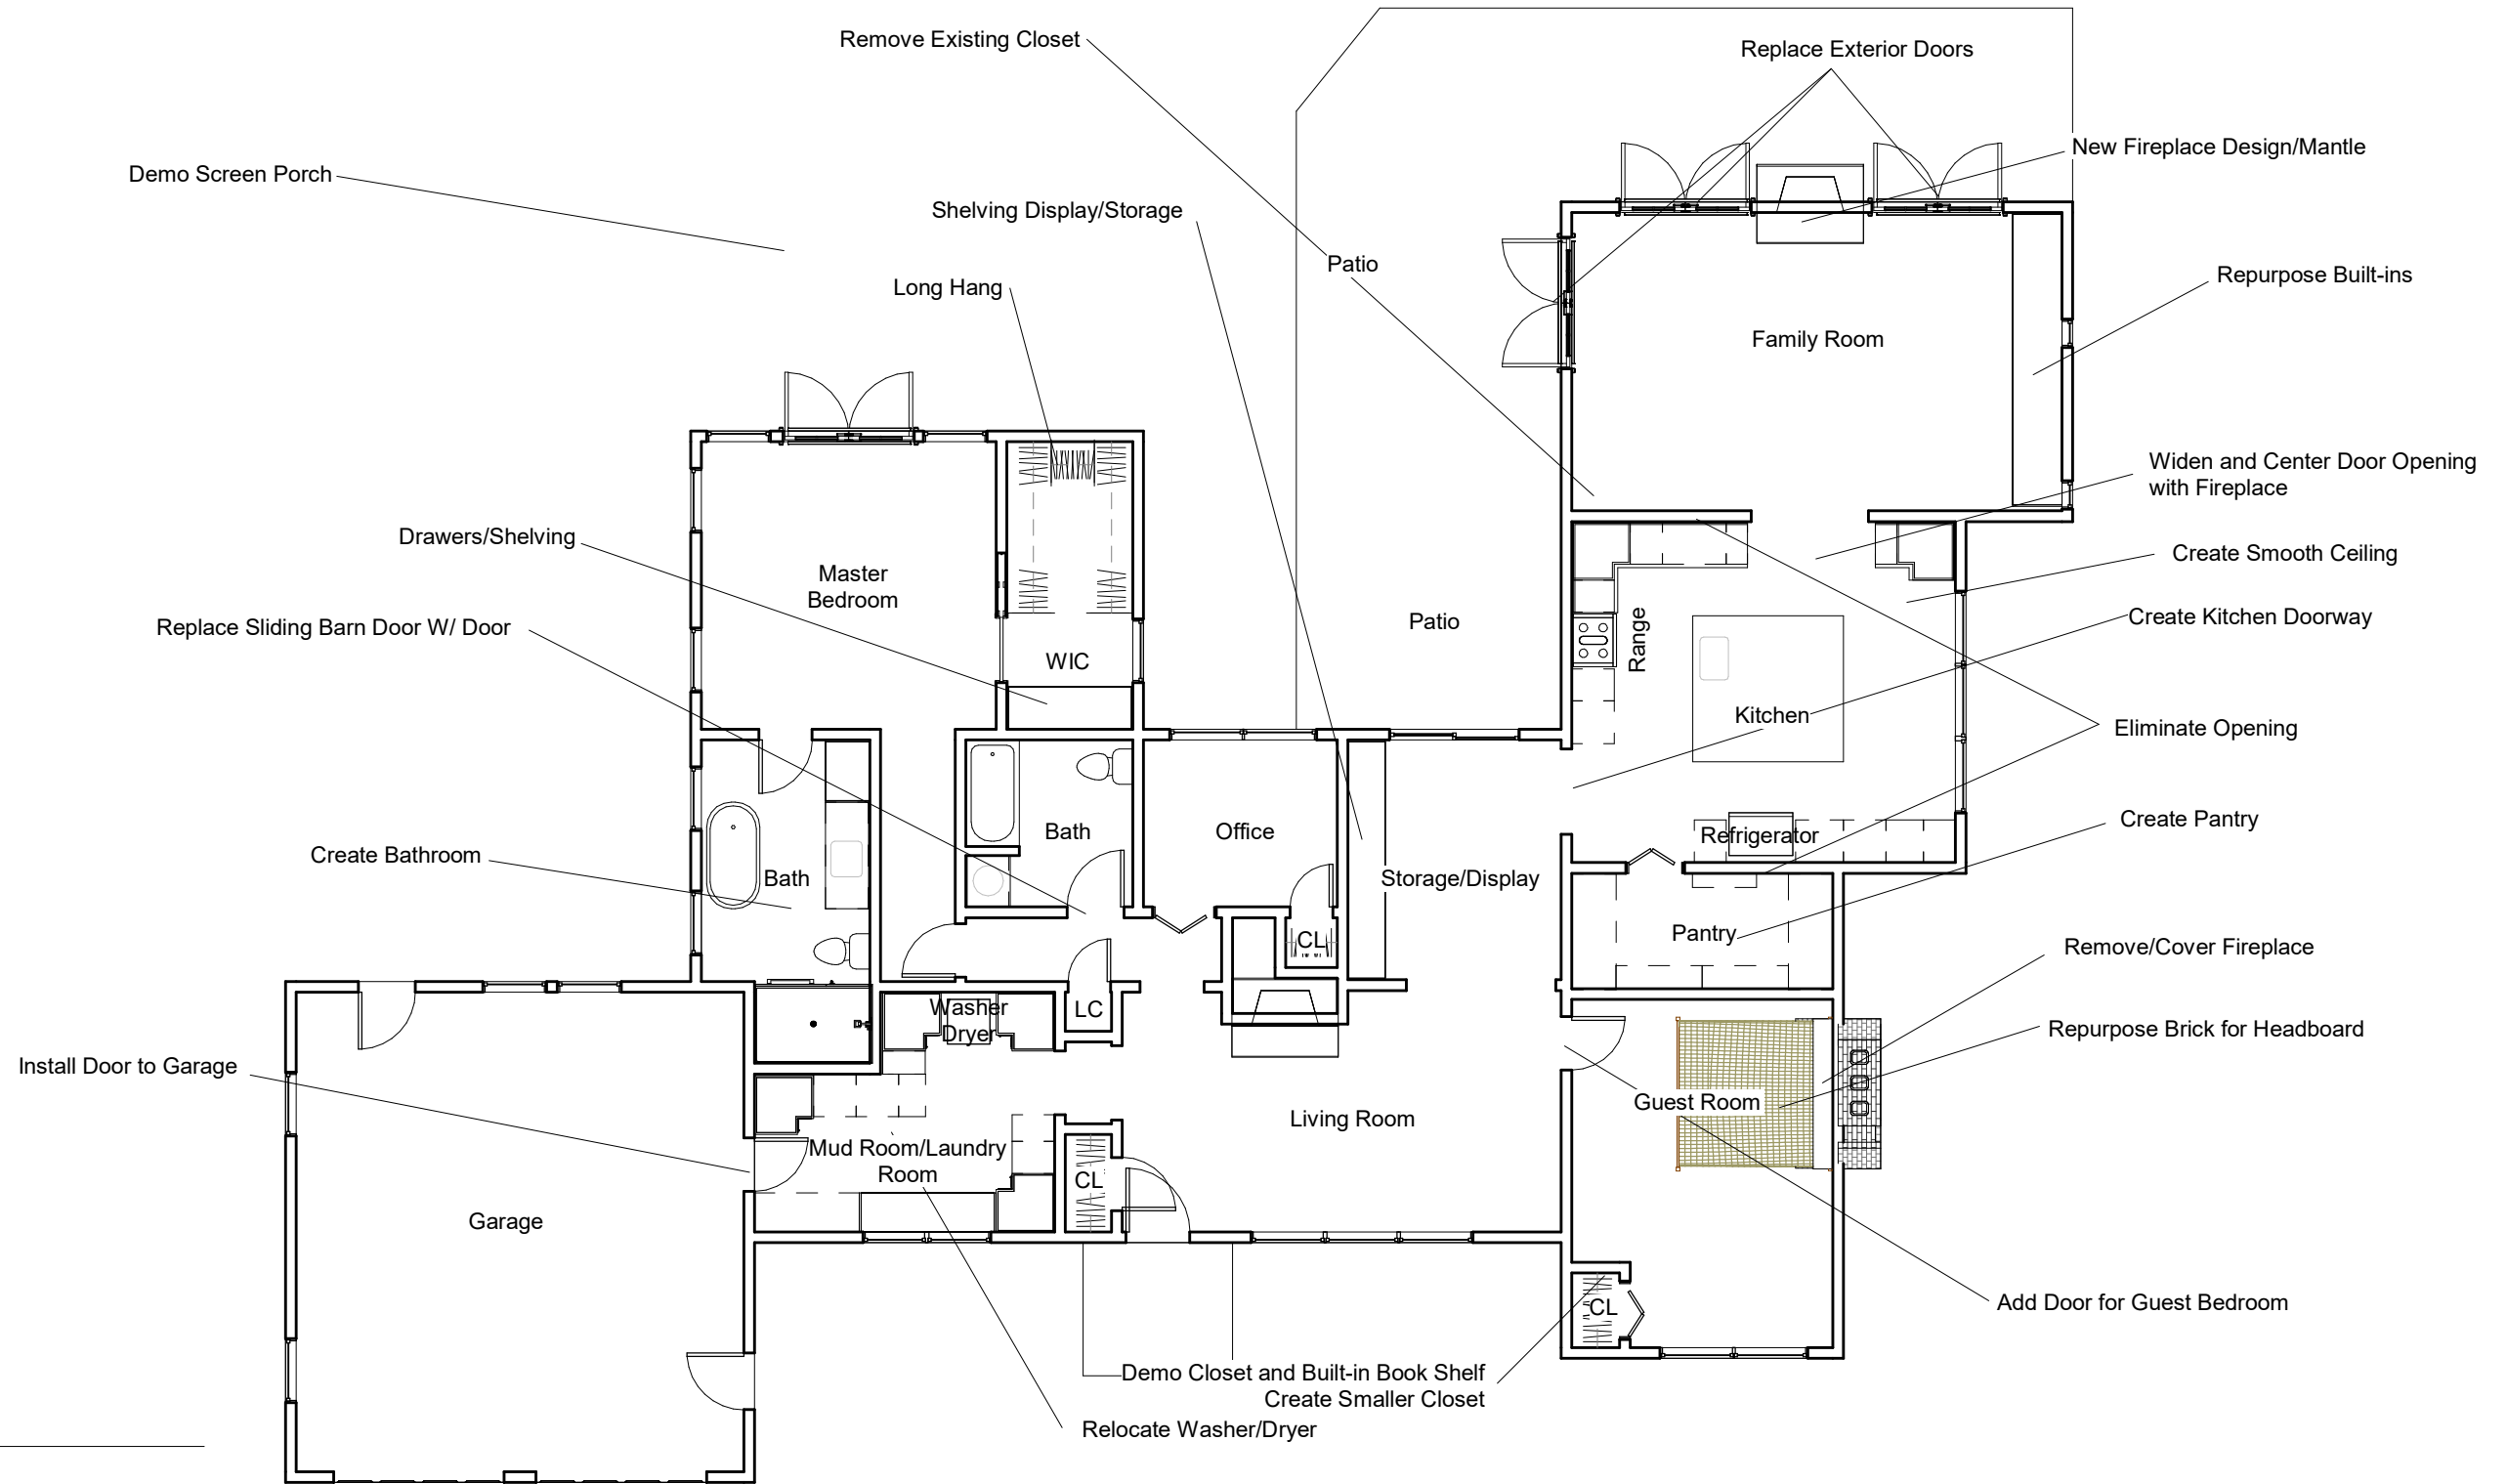

# Cole Project

6419 Fairland St  
Alexandria, VA Fairfax 22312

2240 sq ft  
3 bed/2 full bath

*koos design*  
INTERIOR DESIGN

**COLE**  
6419 Fairland St  
Alexandria, VA Fairfax

No.	Description	Date
1	Rough Plans - Original Layout	05/04/2021
2	Floorplan Layout Options	05/21/2021
3	Floorplan Layout Revised	05/29/2021

Cole Project - Layout Option		
Project number	100545	100
Date	5/4/2121	
Drawn by	DK	Scale
Checked by	LC	

① Level 1  
1/8" = 1'-0"

**COLE**  
6419 Fairland St  
Alexandria, VA Fairfax

No.	Description	Date
1	Rough Plans - Original Layout	05/04/2021
2	Floorplan Layout Options	05/21/2021
3	Floorplan Layout Revised	05/29/2021

Dimensions - Layout Option	
Project number	100545
Date	5/4/2121
Drawn by	DK
Checked by	LC
<b>A101</b>	
Scale 1/8" = 1'-0"	

1 Floorplan  
1/8" = 1'-0"

**COLE**  
6419 Fairland St  
Alexandria, VA Fairfax

No.	Description	Date
1	Rough Plans - Original Layout	05/04/2021
2	Floorplan Layout Options	05/21/2021
3	Floorplan Layout Revised	05/29/2021

**Layout Option**

Project number	100545	<b>A102</b>
Date	5/4/2121	
Drawn by	DK	Scale 1/8" = 1'-0"
Checked by	LC	